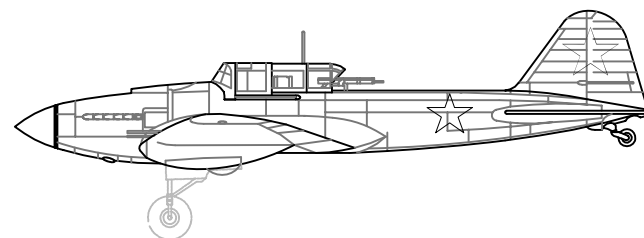

1/4 balsa
1 (one)

1/8 balsa
1 (one)

1/16 balsa
1 (one)

1/16 balsa
1 (one)

1/16 balsa
1 (one)

1/16 balsa
1 (one)

1/16 balsa
1 (one)

1/16 balsa
1 (one)

1/16 balsa
1 (one)

1/16 balsa
1 (one)

TDM Models

IL-2 STURMOVIK

200+ laser cut parts in IL-2M
short kit with PDF plans

TDM Models – www.tdmsoftware.com/tdmmodels
Copyright TDM Models 2006, All Rights Reserved
Terry Majewski tdm@coralrealm.com
Version 2.6S Last Revision 05-16-2006