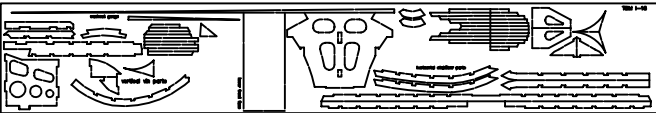

TDM Models

POLIKARPOV I-16 "RATA"

130+ laser cut parts in 1-16
short kit with PDF plans

1/16 Ply
1 (one)

1/16 Ply
1 (one)

1/4 balsa
1 (one)

1/8 balsa
1 (one)

1/8 balsa
1 (one)