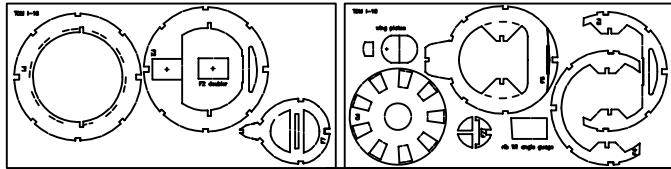

TDM Models

POLIKARPOV I-16 "RATA"

130+ laser cut parts in 1-16
short kit with PDF plans

1/16 Ply
1 (one)

1/16 Ply
1 (one)

1/4 balsa
1 (one)

1/8 balsa
1 (one)

1/8 balsa
1 (one)