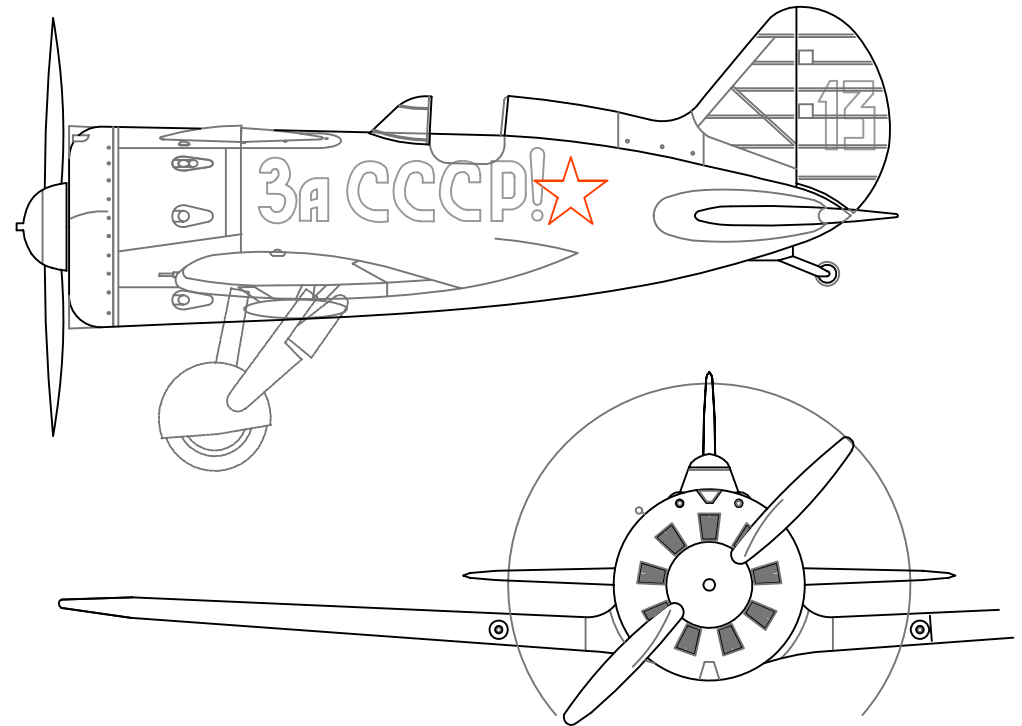

TDM Models

POLIKARPOV I-16 "RATA"

130+ laser cut parts in 1-16
short kit with PDF plans

1/16 Ply
1 (one)

1/16 Ply
1 (one)

1/4 balsa
1 (one)

1/8 balsa
1 (one)

1/8 balsa
1 (one)