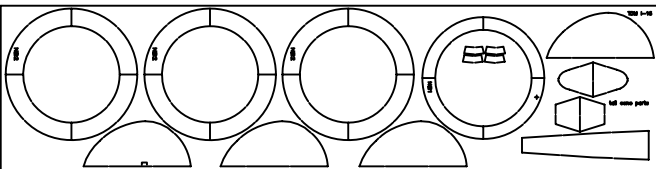

TDM Models

POLIKARPOV I-16 "RATA"

130+ laser cut parts in 1-16
short kit with PDF plans

1/16 Ply
1 (one)

1/16 Ply
1 (one)

1/4 balsa
1 (one)

1/8 balsa
1 (one)

1/8 balsa
1 (one)